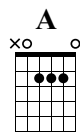

Smile (Easy Guitar Version)

Modern Times Theme

Words by J. Turner & G. Parsons

Music by C. Chaplin - Arrgmt by Arnau D

Standard tuning

♩ = 95

Free time

1 **C** **Cmaj7** **Am**

let ring H P P let ring H P P let ring H H

4 **Dm** **A** **Dm** **Fm7**

let ring H let ring sl let ring sl P let ring P

7 **C** **Dm** **G11(b9)G6** **C**

let ring let ring let ring