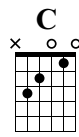

Smile (Easy Guitar Version)

Modern Times Theme

Words by J. Turner & G. Parsons

Music by C. Chaplin - Arrgmt by Arnau D

Standard tuning

♩ = 95

Free time

1 **C** **Cmaj7** **Am**

let ring H P P let ring H P P let ring H H

4 **Dm** **A** **Dm** **Fm7**

let ring H let ring sl let ring sl P let ring P

7 **C** **Dm** **G11(b9)G6** **C**

let ring let ring let ring