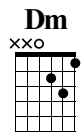

Smile (Easy Guitar Version)

Modern Times Theme

Words by J. Turner & G. Parsons

Music by C. Chaplin - Arrgmt by Arnau D

Standard tuning

♩ = 95

Free time

1 **C** **Cmaj7** **Am**

let ring H P P let ring H P P let ring H H

4 **Dm** **A** **Dm** **Fm7**

let ring H let ring sl let ring sl P let ring P

7 **C** **Dm** **G11(b9)G6** **C**

let ring let ring let ring