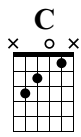

Smile (Easy Guitar Version)

Modern Times Theme

Words by J. Turner & G. Parsons

Music by C. Chaplin - Arrgmt by Arnau D

Standard tuning

♩ = 95

Free time

1 **C** **Cmaj7** **Am**

let ring H P P let ring H P P let ring H H

4 **Dm** **A** **Dm** **Fm7**

let ring H let ring sl let ring sl P let ring P

7 **C** **Dm** **G11(b9)G6** **C**

let ring let ring let ring